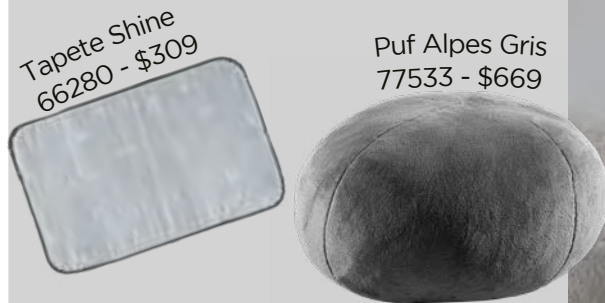

COMBINA PERFECTO CON

Tapete Shine
66280 - $309

Puf Alpes Gris
77533 - $669

COMPLEMENTA CON:

1. Sábanas Viasoft Galaxia MAT - 25060 - **$849**
2. Cojín Space - 36631 - **$239**
3. Funda de almohada Basic Azul STD - 35848 - **$199**